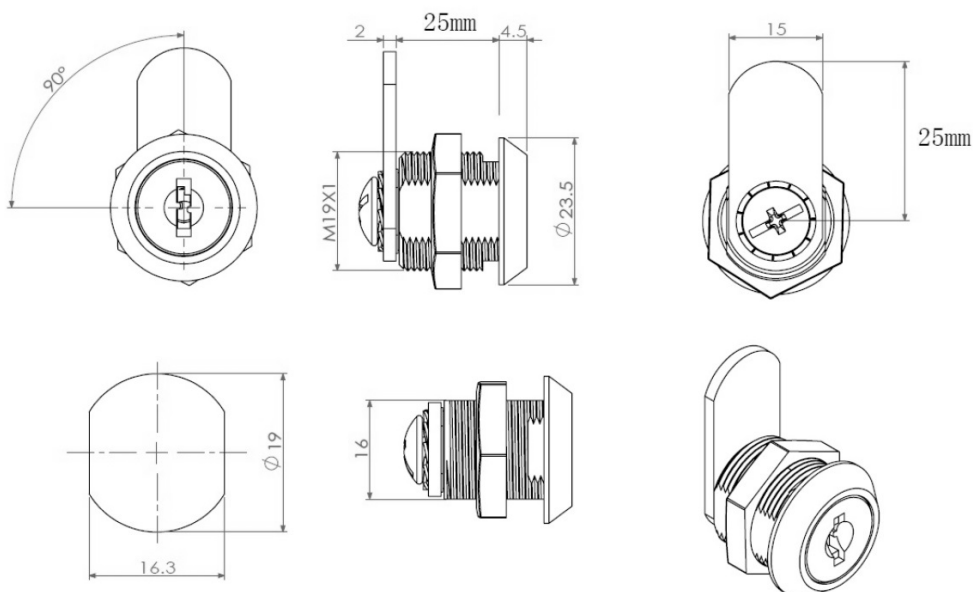

# PRODUCT SHEET

**Description:**

Cam Lock M1925S, 90DG, Cam No. A01, Black, Snake MK SISO, #01 With Full Thread, Master Key System #01

**Item number:**

14.04.497-5

Units	Box	Carton	HS Code	Barcode
Pcs.	20	200	8301300000	 5704866515269